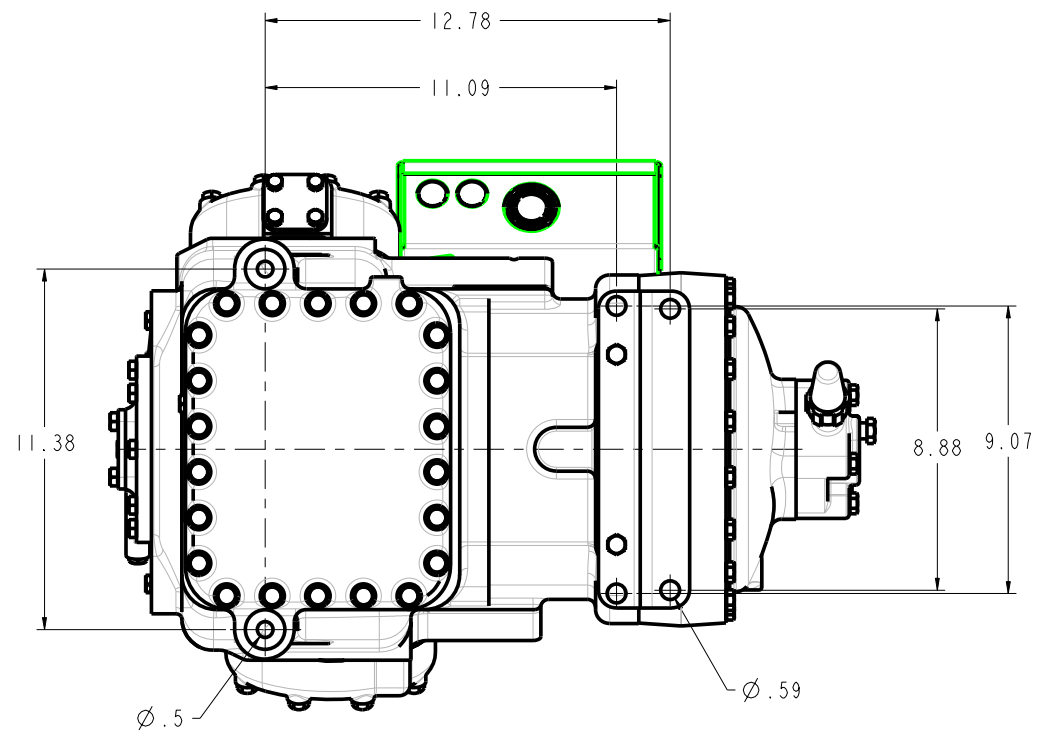

MODELS REPRESENTED	CFM	HP
06DA825	23.9	8.0
06DA328	28.0	10.0
06DA537	37.1	15.0

* ALL DIMENSIONS SHOWN IN INCHES

MAX HEIGHT SUMMARY TABLE

UNLOADER	HEAD FAN	MAX HEIGHT(INCHES)
NONE	NO	16.23
ELECTRIC	NO	16.23
PRESSURE	NO	16.81

* MAXIMUM HEIGHT SHOWN FOR VARIOUS COMPRESSOR CONFIGURATIONS

* SEE ABOVE TABLE FOR OTHER COMPRESSOR CONFIGURATIONS

SOLID MOUNT SPACER (4X)
30HR070-1071 AS SHOWN
SEE DETAIL ON SHEET 2

MODELS REPRESENTED	CFM	HP
06DA825	23.9	8.0
06DA328	28.0	10.0
06DA537	37.1	15.0

* ALL DIMENSIONS SHOWN IN INCHES

BOTTOM VIEW
MOUNTING BOLT PATTERN

SCALE 2.000

30HR070-1071
SOLID MOUNT

ELECTRICAL BOX KNOCKOUT
SIZE COMBINATIONS