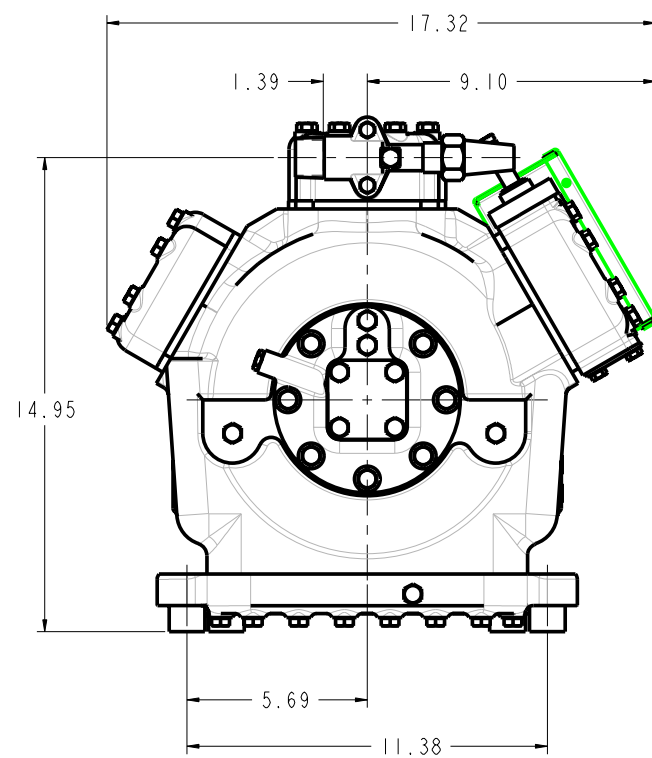

MODELS REPRESENTED	CFM	HP
06DA825	23.9	8.0
06DA328	28.0	10.0
06DA537	37.1	15.0

* ALL DIMENSIONS SHOWN IN INCHES

MAX HEIGHT SUMMARY TABLE

UNLOADER	HEAD FAN	MAX HEIGHT(INCHES)
NONE	NO	16.23
ELECTRIC	NO	16.23
PRESSURE	NO	16.81

* MAXIMUM HEIGHT SHOWN FOR VARIOUS COMPRESSOR CONFIGURATIONS

* SEE ABOVE TABLE FOR OTHER COMPRESSOR CONFIGURATIONS

SOLID MOUNT SPACER (4X)
30HR070-1071 AS SHOWN
SEE DETAIL ON SHEET 2

MODELS REPRESENTED	CFM	HP
06DA825	23.9	8.0
06DA328	28.0	10.0
06DA537	37.1	15.0

* ALL DIMENSIONS SHOWN IN INCHES

BOTTOM VIEW
MOUNTING BOLT PATTERN

SCALE 2.000

30HR070-1071
SOLID MOUNT

ELECTRICAL BOX KNOCKOUT
SIZE COMBINATIONS