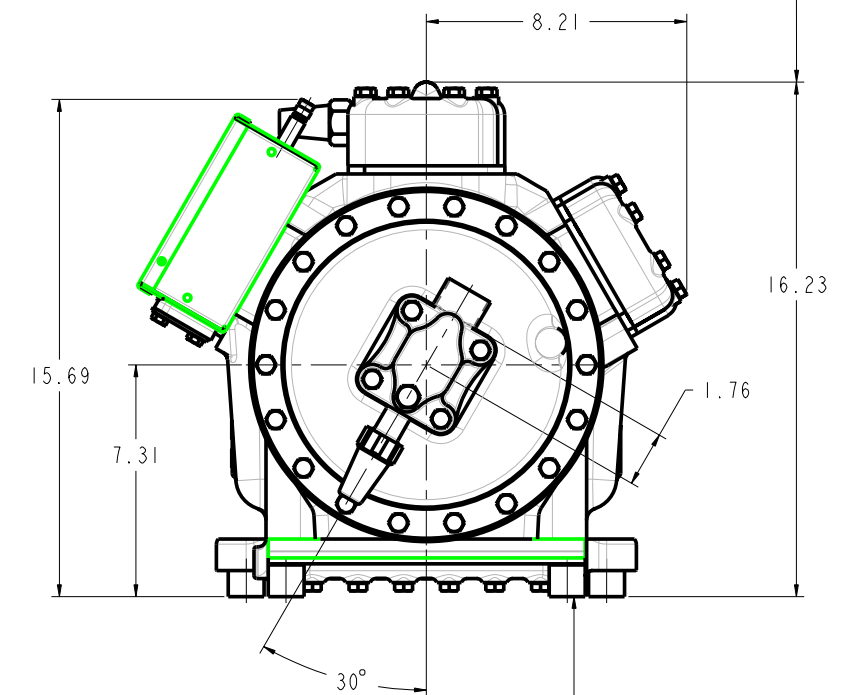

MODELS REPRESENTED	CFM	HP
06DA825	23.9	8.0
06DA328	28.0	10.0
06DA537	37.1	15.0

* ALL DIMENSIONS SHOWN IN INCHES

MAX HEIGHT SUMMARY TABLE

UNLOADER	HEAD FAN	MAX HEIGHT(INCHES)
NONE	NO	16.23
ELECTRIC	NO	16.23
PRESSURE	NO	16.81

* MAXIMUM HEIGHT SHOWN FOR VARIOUS COMPRESSOR CONFIGURATIONS

* SEE ABOVE TABLE FOR OTHER COMPRESSOR CONFIGURATIONS

SOLID MOUNT SPACER (4X)
30HR070-1071 AS SHOWN
SEE DETAIL ON SHEET 2

MODELS REPRESENTED	CFM	HP
06DA825	23.9	8.0
06DA328	28.0	10.0
06DA537	37.1	15.0

* ALL DIMENSIONS SHOWN IN INCHES

BOTTOM VIEW
MOUNTING BOLT PATTERN

SCALE 2.000

30HR070-1071
SOLID MOUNT

ELECTRICAL BOX KNOCKOUT
SIZE COMBINATIONS