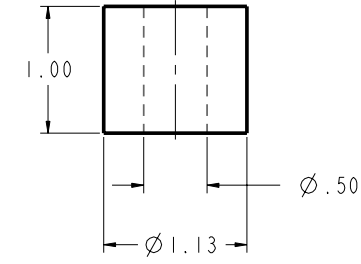

* MAXIMUM HEIGHT SHOWN FOR VARIOUS COMPRESSOR CONFIGURATIONS

* SEE ABOVE TABLE FOR OTHER COMPRESSOR CONFIGURATIONS

SOLID MOUNT SPACER (4X)
30HR070-1071 AS SHOWN
SEE DETAIL ON SHEET 2

MODELS REPRESENTED	CFM	HP
06DA825	23.9	8.0
06DA328	28.0	10.0
06DA537	37.1	15.0

* ALL DIMENSIONS SHOWN IN INCHES

BOTTOM VIEW
MOUNTING BOLT PATTERN

SCALE 2.000

30HR070-1071
SOLID MOUNT

ELECTRICAL BOX KNOCKOUT
SIZE COMBINATIONS