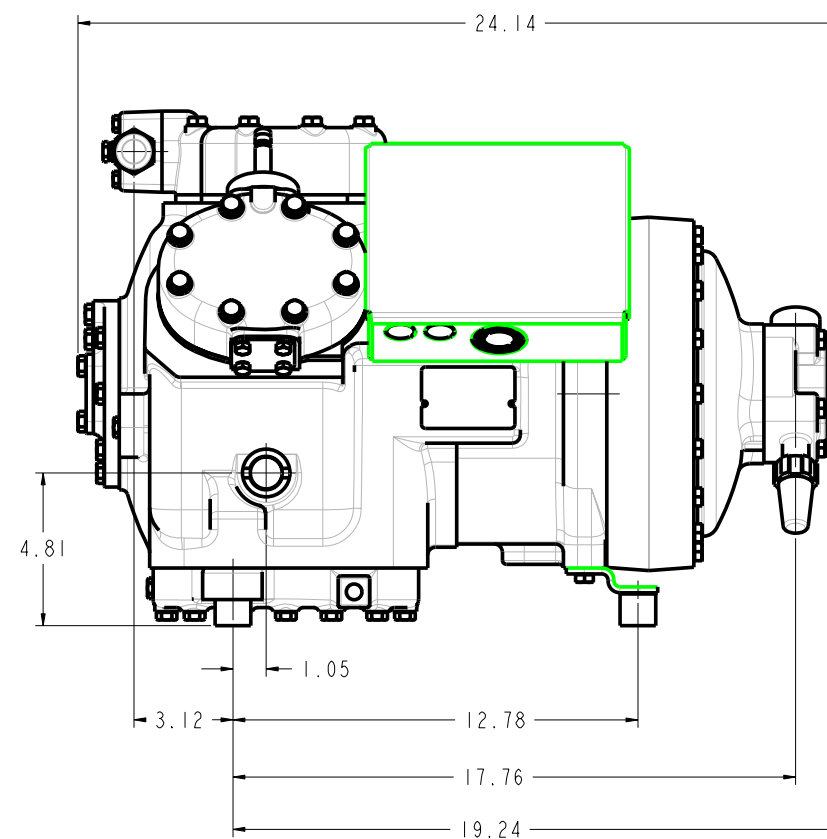

MODELS REPRESENTED	CFM	HP
06DA825	23.9	8.0
06DA328	28.0	10.0
06DA537	37.1	15.0

* ALL DIMENSIONS SHOWN IN INCHES

MAX HEIGHT SUMMARY TABLE

UNLOADER	HEAD FAN	MAX HEIGHT(INCHES)
NONE	NO	16.23
ELECTRIC	NO	16.23
PRESSURE	NO	16.81

* MAXIMUM HEIGHT SHOWN FOR VARIOUS COMPRESSOR CONFIGURATIONS

* SEE ABOVE TABLE FOR OTHER COMPRESSOR CONFIGURATIONS

SOLID MOUNT SPACER (4X)
30HR070-1071 AS SHOWN
SEE DETAIL ON SHEET 2

MODELS REPRESENTED	CFM	HP
06DA825	23.9	8.0
06DA328	28.0	10.0
06DA537	37.1	15.0

* ALL DIMENSIONS SHOWN IN INCHES

BOTTOM VIEW
MOUNTING BOLT PATTERN

SCALE 2.000

30HR070-1071
SOLID MOUNT

ELECTRICAL BOX KNOCKOUT
SIZE COMBINATIONS