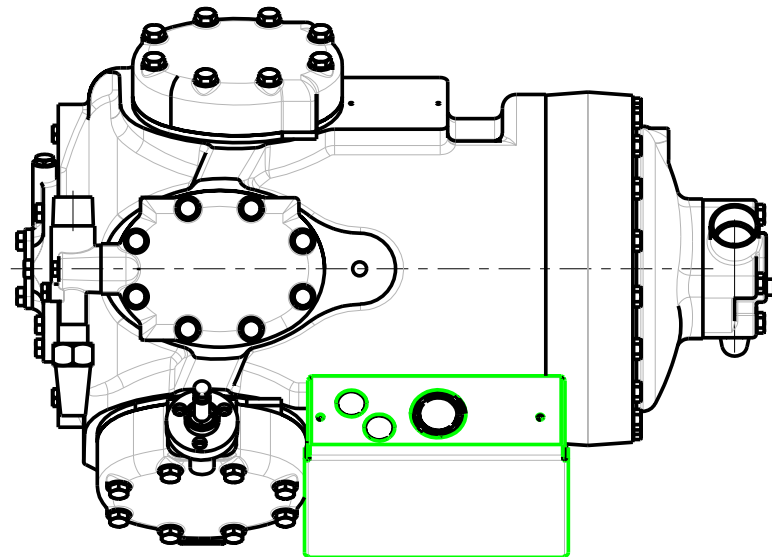

MODELS REPRESENTED	CFM	HP
06DA825	23.9	8.0
06DA328	28.0	10.0
06DA537	37.1	15.0

* ALL DIMENSIONS SHOWN IN INCHES

MAX HEIGHT SUMMARY TABLE

UNLOADER	HEAD FAN	MAX HEIGHT(INCHES)
NONE	NO	16.23
ELECTRIC	NO	16.23
PRESSURE	NO	16.81

* MAXIMUM HEIGHT SHOWN FOR VARIOUS COMPRESSOR CONFIGURATIONS

* SEE ABOVE TABLE FOR OTHER COMPRESSOR CONFIGURATIONS

SOLID MOUNT SPACER (4X)
30HR070-1071 AS SHOWN
SEE DETAIL ON SHEET 2

MODELS REPRESENTED	CFM	HP
06DA825	23.9	8.0
06DA328	28.0	10.0
06DA537	37.1	15.0

* ALL DIMENSIONS SHOWN IN INCHES

BOTTOM VIEW
MOUNTING BOLT PATTERN

SCALE 2.000

30HR070-1071
SOLID MOUNT

ELECTRICAL BOX KNOCKOUT
SIZE COMBINATIONS