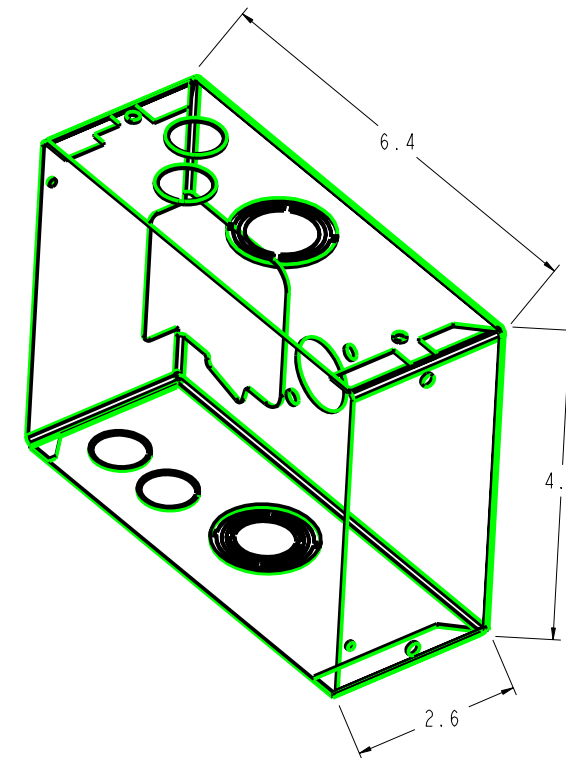

* MAXIMUM HEIGHT SHOWN FOR VARIOUS COMPRESSOR CONFIGURATIONS

* SEE ABOVE TABLE FOR OTHER COMPRESSOR CONFIGURATIONS

SOLID MOUNT SPACER (4X)
30HR070-1071 AS SHOWN
SEE DETAIL ON SHEET 2

MODELS REPRESENTED	CFM	HP
06DA825	23.9	8.0
06DA328	28.0	10.0
06DA537	37.1	15.0

* ALL DIMENSIONS SHOWN IN INCHES

BOTTOM VIEW
MOUNTING BOLT PATTERN

SCALE 2.000

30HR070-1071
SOLID MOUNT

ELECTRICAL BOX KNOCKOUT
SIZE COMBINATIONS