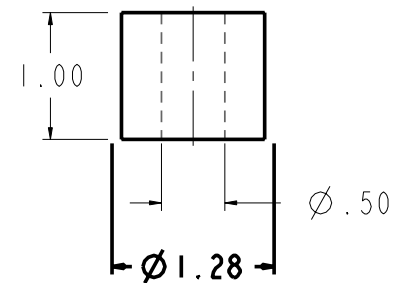

* MAXIMUM HEIGHT SHOWN FOR VARIOUS COMPRESSOR CONFIGURATIONS

* SEE ABOVE TABLE FOR OTHER COMPRESSOR CONFIGURATIONS

SOLID MOUNT SPACER (4X)
30HR070-1071 AS SHOWN
SEE DETAIL ON SHEET 2

MODELS REPRESENTED	CFM	HP
06DR013	13.1	3.0
06DR316	15.9	5.0

* ALL DIMENSIONS SHOWN IN INCHES

BOTTOM VIEW
MOUNTING BOLT PATTERN

30HR070-1071
SOLID MOUNT

SCALE 2.000

ELECTRICAL BOX KNOCKOUT
SIZE COMBINATIONS