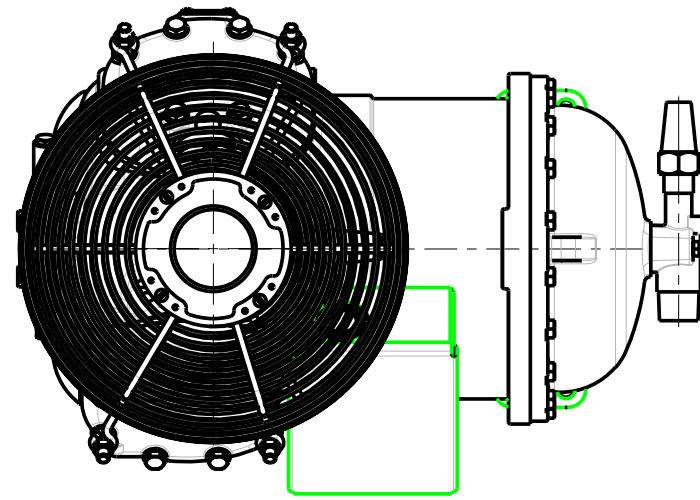

MODELS REPRESENTED	CFM	HP
06DR013	13.1	3.0
06DR316	15.9	5.0

* ALL DIMENSIONS SHOWN IN INCHES

MAX HEIGHT SUMMARY TABLE

UNLOADER	HEAD FAN	MAX HEIGHT(INCHES)
NONE	NO	16.06
ELECTRIC	NO	16.06
PRESSURE	NO	16.98
N/A	YES	25.92

* MAXIMUM HEIGHT SHOWN FOR VARIOUS COMPRESSOR CONFIGURATIONS

* SEE ABOVE TABLE FOR OTHER COMPRESSOR CONFIGURATIONS

SOLID MOUNT SPACER (4X)
30HR070-1071 AS SHOWN
SEE DETAIL ON SHEET 2

MODELS REPRESENTED	CFM	HP
06DR013	13.1	3.0
06DR316	15.9	5.0

* ALL DIMENSIONS SHOWN IN INCHES

BOTTOM VIEW
MOUNTING BOLT PATTERN

30HR070-1071
SOLID MOUNT

SCALE 2.000

ELECTRICAL BOX KNOCKOUT
SIZE COMBINATIONS