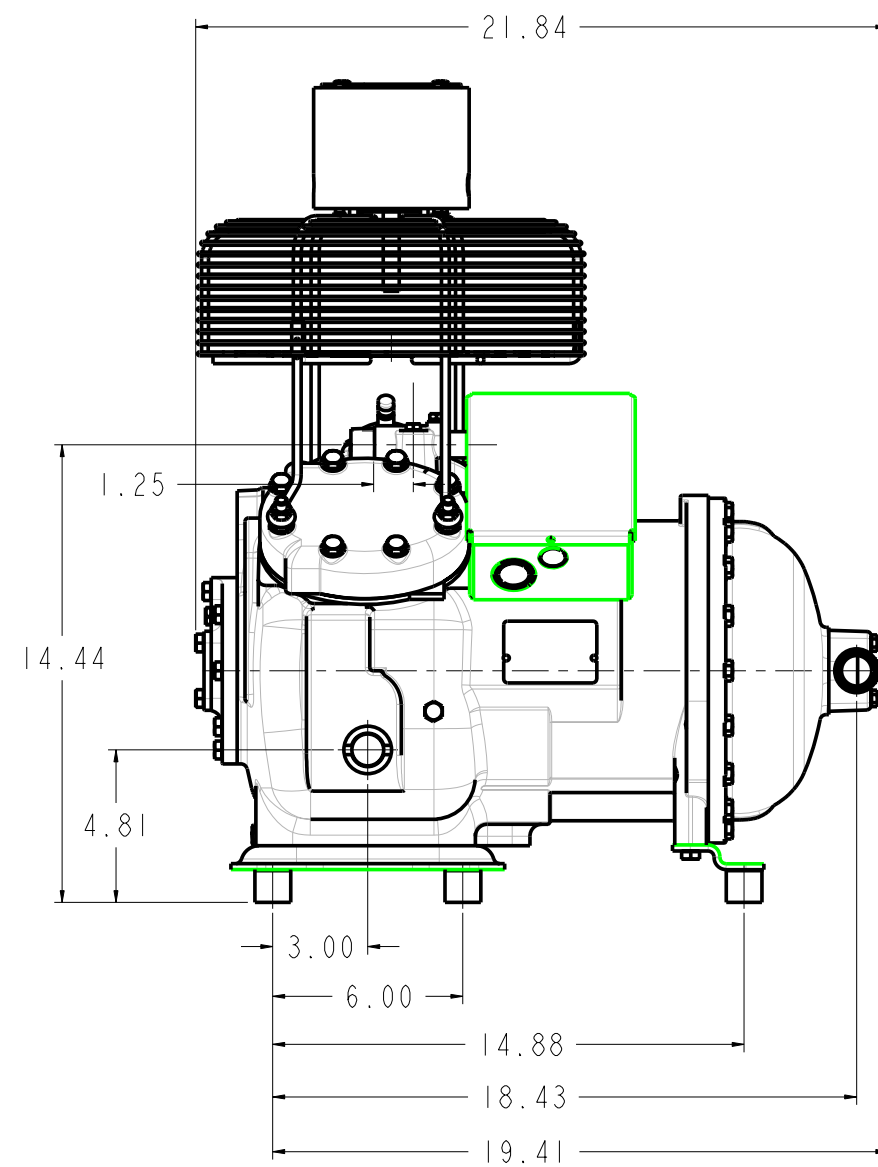

MODELS REPRESENTED	CFM	HP
06DR013	13.1	3.0
06DR316	15.9	5.0

* ALL DIMENSIONS SHOWN IN INCHES

MAX HEIGHT SUMMARY TABLE

UNLOADER	HEAD FAN	MAX HEIGHT(INCHES)
NONE	NO	16.06
ELECTRIC	NO	16.06
PRESSURE	NO	16.98
N/A	YES	25.92

* MAXIMUM HEIGHT SHOWN FOR VARIOUS COMPRESSOR CONFIGURATIONS

* SEE ABOVE TABLE FOR OTHER COMPRESSOR CONFIGURATIONS

SOLID MOUNT SPACER (4X)
30HR070-1071 AS SHOWN
SEE DETAIL ON SHEET 2

MODELS REPRESENTED	CFM	HP
06DR013	13.1	3.0
06DR316	15.9	5.0

* ALL DIMENSIONS SHOWN IN INCHES

BOTTOM VIEW
MOUNTING BOLT PATTERN

30HR070-1071
SOLID MOUNT

SCALE 2.000

ELECTRICAL BOX KNOCKOUT
SIZE COMBINATIONS