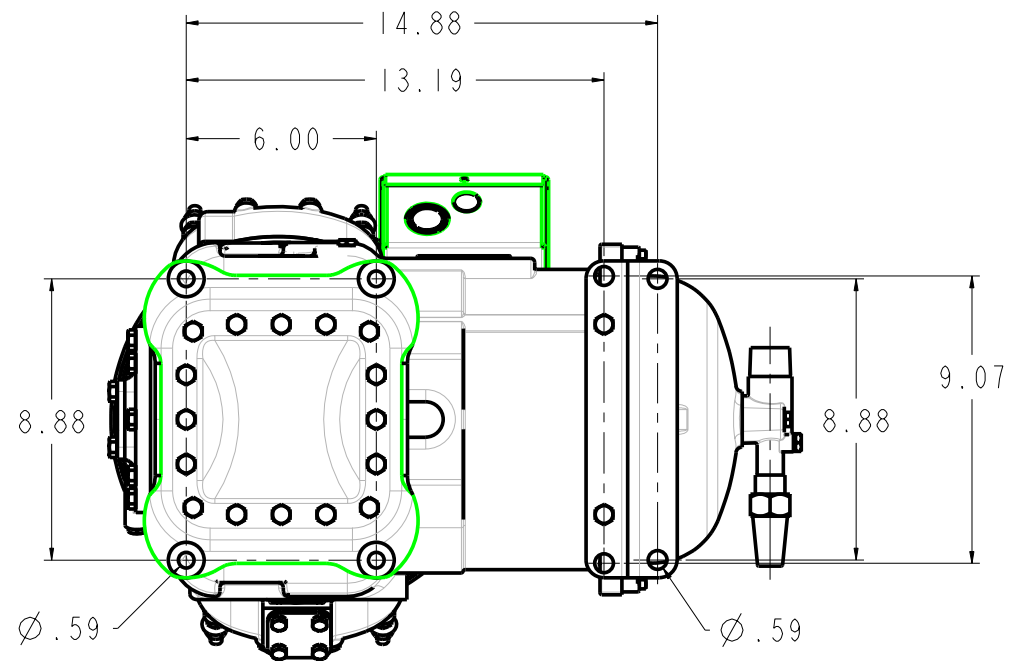

MODELS REPRESENTED	CFM	HP
06DR013	13.1	3.0
06DR316	15.9	5.0

* ALL DIMENSIONS SHOWN IN INCHES

MAX HEIGHT SUMMARY TABLE

UNLOADER	HEAD FAN	MAX HEIGHT(INCHES)
NONE	NO	16.06
ELECTRIC	NO	16.06
PRESSURE	NO	16.98
N/A	YES	25.92

* MAXIMUM HEIGHT SHOWN FOR VARIOUS COMPRESSOR CONFIGURATIONS

* SEE ABOVE TABLE FOR OTHER COMPRESSOR CONFIGURATIONS

SOLID MOUNT SPACER (4X)
30HR070-1071 AS SHOWN
SEE DETAIL ON SHEET 2

MODELS REPRESENTED	CFM	HP
06DR013	13.1	3.0
06DR316	15.9	5.0

* ALL DIMENSIONS SHOWN IN INCHES

BOTTOM VIEW
MOUNTING BOLT PATTERN

30HR070-1071
SOLID MOUNT

SCALE 2.000

ELECTRICAL BOX KNOCKOUT
SIZE COMBINATIONS