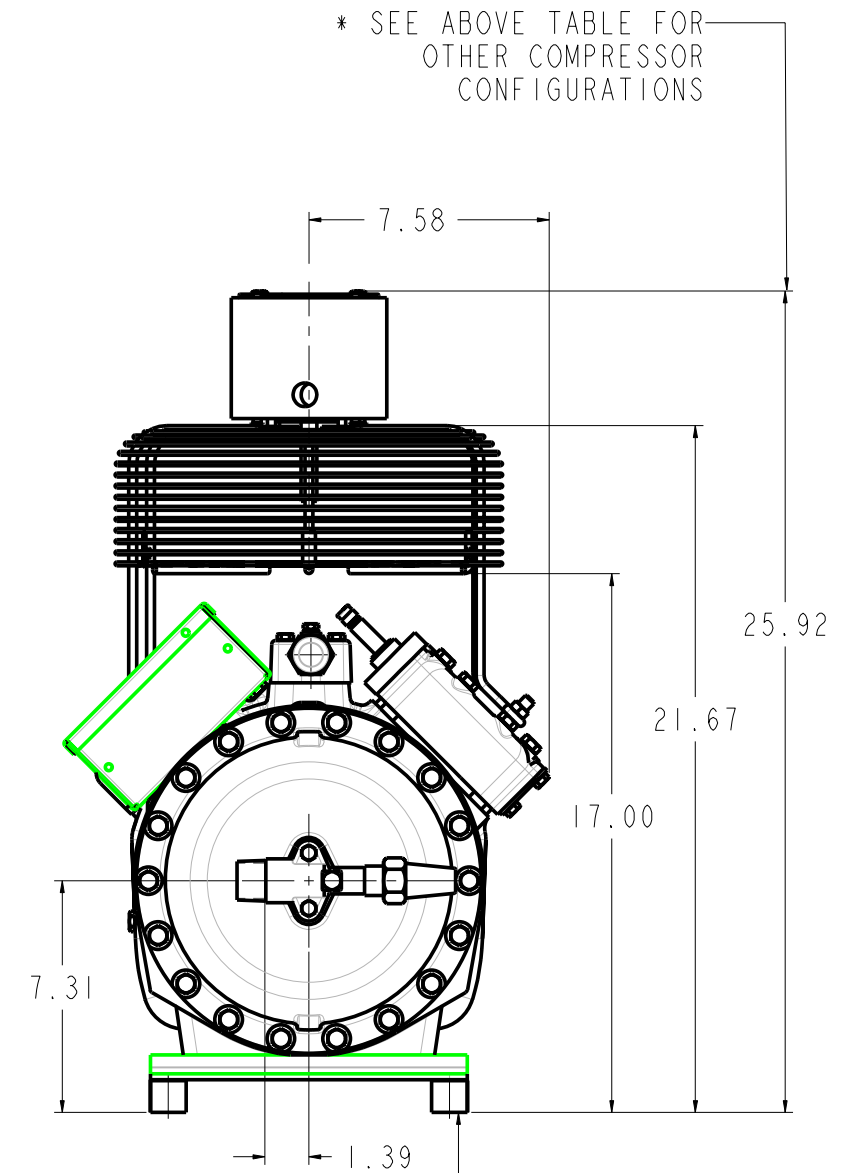

MODELS REPRESENTED	CFM	HP
06DR013	13.1	3.0
06DR316	15.9	5.0

* ALL DIMENSIONS SHOWN IN INCHES

MAX HEIGHT SUMMARY TABLE

UNLOADER	HEAD FAN	MAX HEIGHT(INCHES)
NONE	NO	16.06
ELECTRIC	NO	16.06
PRESSURE	NO	16.98
N/A	YES	25.92

* MAXIMUM HEIGHT SHOWN FOR VARIOUS COMPRESSOR CONFIGURATIONS

* SEE ABOVE TABLE FOR OTHER COMPRESSOR CONFIGURATIONS

SOLID MOUNT SPACER (4X)
30HR070-1071 AS SHOWN
SEE DETAIL ON SHEET 2

MODELS REPRESENTED	CFM	HP
06DR013	13.1	3.0
06DR316	15.9	5.0

* ALL DIMENSIONS SHOWN IN INCHES

BOTTOM VIEW
MOUNTING BOLT PATTERN

30HR070-1071
SOLID MOUNT

SCALE 2.000

ELECTRICAL BOX KNOCKOUT
SIZE COMBINATIONS