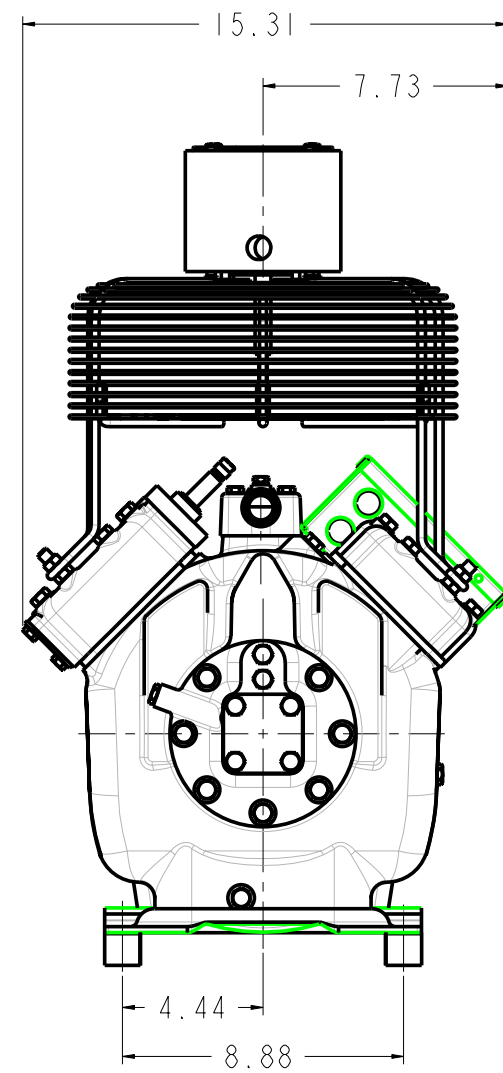

MODELS REPRESENTED	CFM	HP
06DR013	13.1	3.0
06DR316	15.9	5.0

* ALL DIMENSIONS SHOWN IN INCHES

MAX HEIGHT SUMMARY TABLE

UNLOADER	HEAD FAN	MAX HEIGHT(INCHES)
NONE	NO	16.06
ELECTRIC	NO	16.06
PRESSURE	NO	16.98
N/A	YES	25.92

* MAXIMUM HEIGHT SHOWN FOR VARIOUS COMPRESSOR CONFIGURATIONS

* SEE ABOVE TABLE FOR OTHER COMPRESSOR CONFIGURATIONS

SOLID MOUNT SPACER (4X)
30HR070-1071 AS SHOWN
SEE DETAIL ON SHEET 2

MODELS REPRESENTED	CFM	HP
06DR013	13.1	3.0
06DR316	15.9	5.0

* ALL DIMENSIONS SHOWN IN INCHES

BOTTOM VIEW
MOUNTING BOLT PATTERN

30HR070-1071
SOLID MOUNT

SCALE 2.000

ELECTRICAL BOX KNOCKOUT
SIZE COMBINATIONS