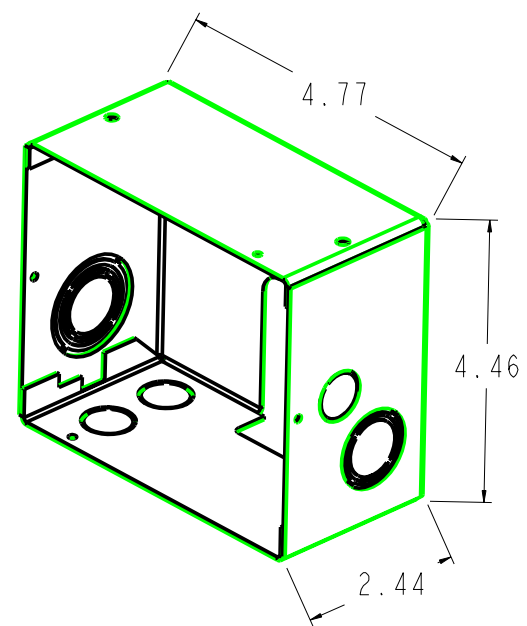

* ALL DIMENSIONS SHOWN IN INCHES

BOTTOM VIEW
MOUNTING BOLT PATTERN

30HR070-1071
SOLID MOUNT

SCALE 2.000

ELECTRICAL BOX KNOCKOUT
SIZE COMBINATIONS