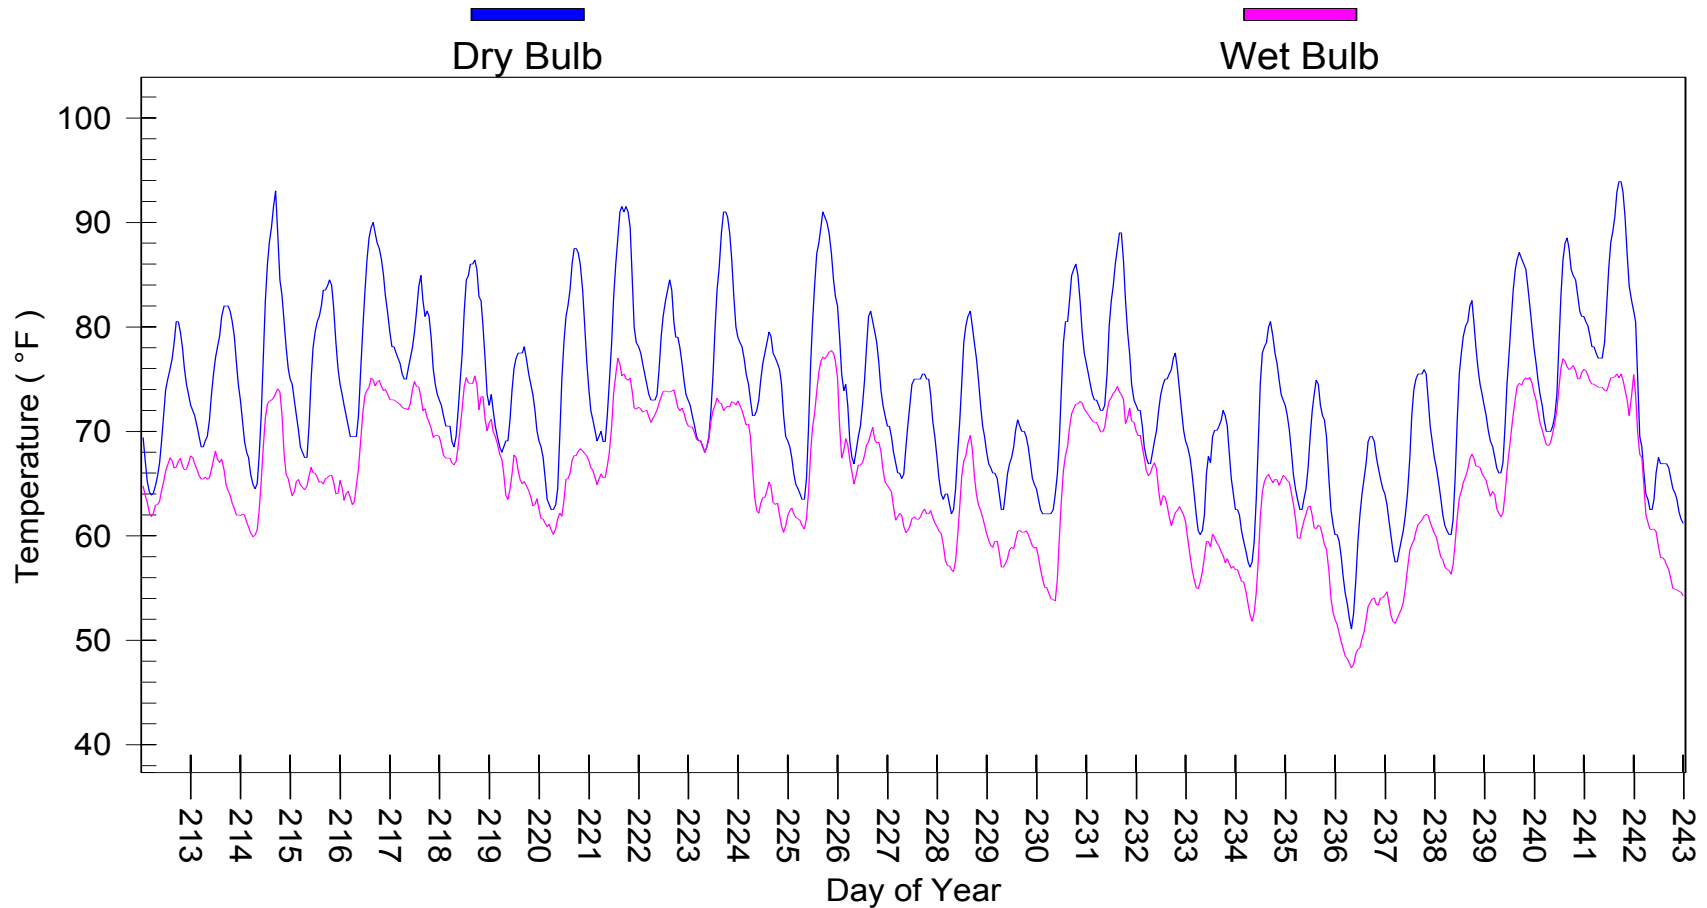

# Simulation Weather Temperature Graph for Chicago, Illinois (TMY)

Multi-Story Office Building  
Carrier Corporation

08/27/2002  
02:13PM

## Temperature Profiles for Thursday, August 1 (day 213) thru Saturday, August 31 (day 243)

### Table 1. Descriptive Parameters:

City .....	<b>Chicago</b>
Location .....	<b>Illinois</b>
Type of Data .....	<b>(TMY)</b>
Latitude .....	<b>41.8</b> Deg.
Longitude .....	<b>87.8</b> Deg.
Elevation .....	<b>607.0</b> ft
Local Time Zone (GMT +/- N hours) .....	<b>6.0</b> hours
Daylight Savings Begins .....	<b>April, 7</b>
Daylight Savings Ends .....	<b>October, 25</b>
Average Ground Reflectance .....	<b>0.20</b>